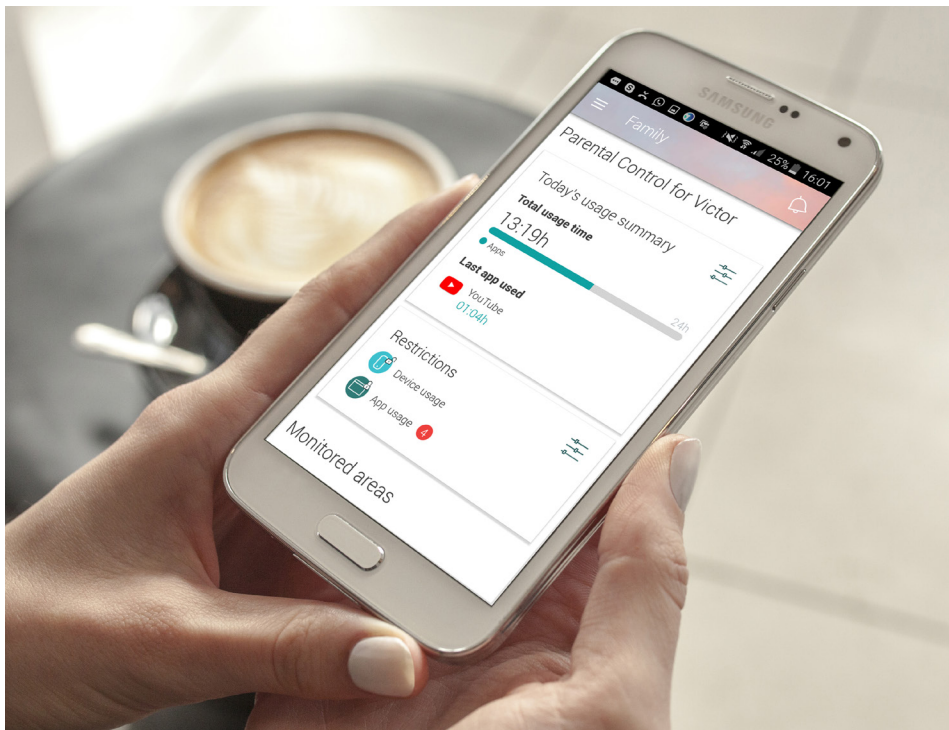

Additionally, Panda Dome Family can also be used with seniors requiring monitoring and location tracking.

WHAT CAN YOU DO WITH PANDA DOME FAMILY?

-  Locate your loved ones in real time.**
-  View your children's location history (for the past 30 days).**
-  Block or set time limits for phone or tablet usage.*
-  Block or set time limits on apps.*
-  View usage reports for apps such as YouTube, WhatsApp, Instagram or TikTok.*
-  Get alerts when your kids arrive at or leave school, extracurricular activities or any geographic area you define.**
-  Access information about your family members from your mobile device and/or Web console.**
-  Enjoy peace of mind knowing your children have a panic button available that will alert you immediately and will show you their current location in case of emergency.**

* Only available for Android™ devices

** Available for iOS® and Android™ devices

PLUS, PANDA DOME INCLUDES:

-  VPN for your loved ones to browse the Internet anonymously, privately, and safely even on public Wi-Fi networks.**
-  Antivirus protection against all types of viruses and malware.*
-  Anti-theft protection with multiple features:
 - Lock and wipe your family's mobile devices remotely in the event of loss or theft.*
 - Prevent theft with motion alerts. An alarm will sound if anyone takes your device without permission.*
 - Get theft alerts with a photo of the 'thief' and their location after three failed attempts to unlock your device.*

* Only available for Android™ devices

** Available for iOS® and Android™ devices

MINIMUM SYSTEM REQUIREMENTS

 Android™

- Operating System: 5.0 or later.

 iOS®

- Operating System: 10.3 or later.

For more information about Panda Dome Family, please visit
www.pandasecurity.com/homeusers/solutions/family