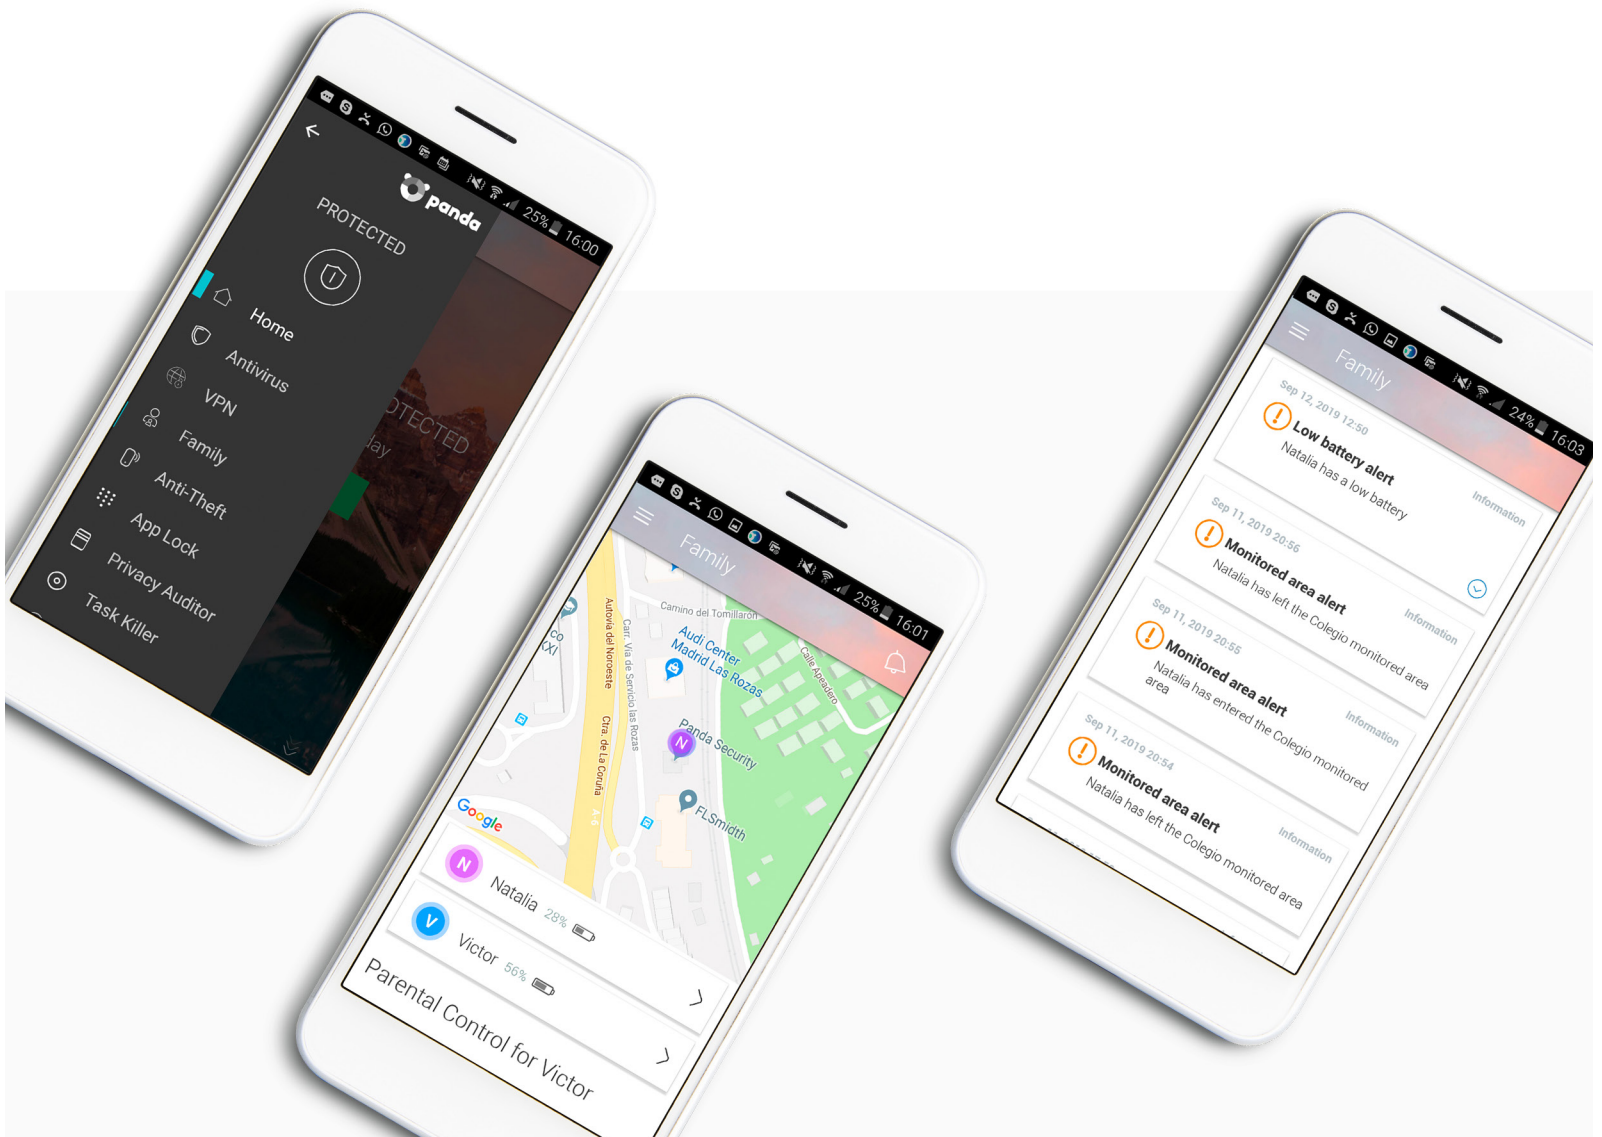

Panda Dome Family will help you:

- Stop mobile device addiction.
- Prevent unauthorized online purchases.
- Prevent the use of inappropriate apps and social networks.
- Monitor your children's Internet usage (the apps they use, the social media sites they visit, the time spent on each of them, etc.).
- Gain peace of mind knowing the whereabouts of your loved ones at all times and receiving alerts from Panda every time they enter or leave a predefined area.

Additionally, Panda Dome Family can also be used with seniors requiring monitoring and location tracking.

WHAT CAN YOU DO WITH PANDA DOME FAMILY?

-  Locate your loved ones in real time.**
-  View your children's location history (for the past 30 days).**
-  Block or set time limits for phone or tablet usage.*
-  Block or set time limits on apps.*
-  View usage reports for apps such as YouTube, WhatsApp, Instagram or TikTok.*
-  Get alerts when your kids arrive at or leave school, extracurricular activities or any geographic area you define.**
-  Access information about your family members from your mobile device and/or Web console.**
-  Enjoy peace of mind knowing your children have a panic button available that will alert you immediately and will show you their current location in case of emergency.**

* Only available for Android™ devices

** Available for iOS® and Android™ devices

PLUS, PANDA DOME INCLUDES:

-  VPN for your loved ones to browse the Internet anonymously, privately, and safely even on public Wi-Fi networks.**
-  Antivirus protection against all types of viruses and malware.*
-  Anti-theft protection with multiple features:
 - Lock and wipe your family's mobile devices remotely in the event of loss or theft.*
 - Prevent theft with motion alerts. An alarm will sound if anyone takes your device without permission.*
 - Get theft alerts with a photo of the 'thief' and their location after three failed attempts to unlock your device.*